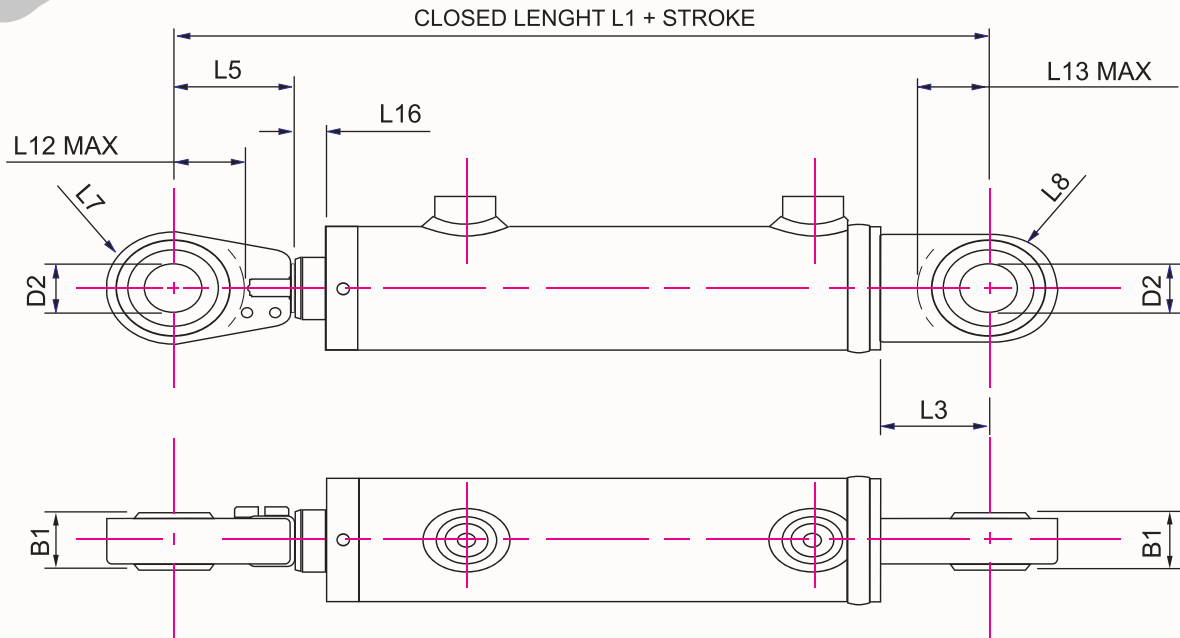

CYLINDRICAL BEARING CLEVIS

Cylinder size	B1	D2	L1	L3	L5	L7	L8	L12	L13
40 X 20	19	20	134	15	45	28	25	35	32
50 X 25	23	25	141	15	48	28	28	35	32
2" X 1 1/4"	7/8"	1 1/4"	5 1/2"	5/8"	2"	1 1/4"	1 3/8"	1 3/8"	1 1/4"
50 X 32	23	32	141	15	49	32	33	35	32
63 X 32	28	32	160	21	54	32	33	40	37
2 1/2" X 1 1/2"	1 1/8"	1 1/2"	6 1/4"	7/8"	2 1/8"	1 7/8"	2"	1 1/2"	1 1/2"
63 X 40	28	40	160	21	54	47	50	40	37
80 X 40	35	40	180	34	64	47	50	55	50
3 1/4" X 2"	1 3/8"	2"	7"	1 3/8"	2 1/2"	2 1/8"	2 1/8"	2 1/8"	2"
80 X 50	35	50	180	34	65	54	55	55	50
3 1/4" X 2 1/4"	1 3/8"	2 3/8"	7"	1 3/8"	2 1/2"	2 5/8"	2 3/4"	2 1/8"	2"
80 X 60	35	60	180	34	64	65	70	55	50
4" X 2"	1 1/2"	2"	8"	1 1/2"	2 5/8"	2 1/8"	2 1/8"	2 1/2"	2 3/8"
100 X 50	40	50	201	44	70	54	55	65	60
4" X 2 1/2"	1 1/2"	2 1/2"	8"	1/34"	2 3/4"	2 5/8"	2 3/4"	2 1/2"	2 3/8"
100 X 63	40	63	201	44	70	65	70	65	60
100 X 70	40	70	201	44	70	65	70	65	60
5" X 2 1/2"	2"	2 1/2"	9 1/8"	2"	3"	2 5/8"	2 3/4"	3"	2 1/2"
125 X 63	50	63	233	55	75	65	70	75	65
5" X 3"	2"	3 1/8"	9 1/8"	2 1/4"	3"	3"	3 1/4"	3"	2 1/2"
125 X 80	50	80	233	55	75	77"	82	75	65
5" X 3 1/2"	2"	3 1/2"	9 1/8"	2 1/4"	3"	3 3/8"	3 5/8"	3"	2 1/2"
125 X 90	50	90	233	55	75	84	90	75	65
6" X 3 1/4"	2 3/8"	3 1/8"	11 1/4"	2 1/2"	3 1/4"	3 3/8"	3 5/8"	3"	2 1/2"
160 X 80	60	80	287	64	82	84	90	95	85
6" X 4"	2 3/8"	4"	11 1/4"	2 1/2"	3 1/4"	3 3/8"	3 5/8"	3 3/4"	3 3/8"
160 X 100	60	100	287	60	82	84	90	95	85