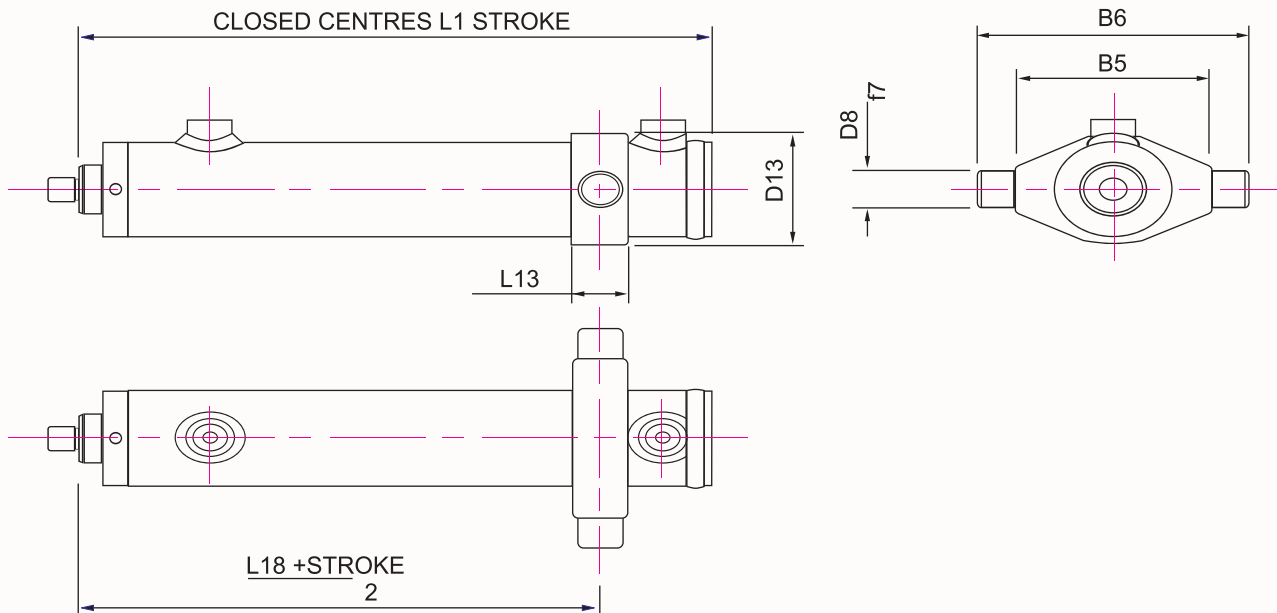

TRUNNION MOUNT

Cylinder size	B5	B6	D8	D13	L1	L18	L19
40 X 20	90	130	20	64	211	100	25
50 X 25	105	145	25	74	223	115	30
2" X 1 1/4"	1 1/8"	5 3/4"	1 1/4"	3"	8 3/4"	4 1/2"	1 1/8"
50 X 32	105	145	32	74	223	115	30
63 X 32	120	170	32	90	225	120	40
2 1/2" X 1 1/2"	1 1/3"	6 3/4"	1 5/8"	3 5/8"	10"	4 3/4"	1 5/8"
63 X 40	120	170	40	90	225	120	40
80 X 40	135	199	40	110	311	135	50
3 1/4" X 2"	5 3/8"	7 7/8"	2"	4 3/8"	12 1/4"	5 3/8"	2"
80 X 50	135	199	50	110	311	135	50
3 1/4" X 2 1/4"	5 3/8"	7 7/8"	2 3/8"	4 3/8"	12 1/4"	5 3/8"	2"
80 X 60	135	199	60	110	311	135	50
4" X 2"	6 3/8"	9 1/2"	2"	5 3/8"	14"	6 1/8"	2 3/8"
100 X 50	160	240	50	135	358	155	60
4" X 2 1/2"	6 3/8"	9 1/2"	2 1/2"	5 3/8"	14"	6 1/8"	2 3/8"
100 X 63	160	240	63	135	358	155	60
100 X 70	160	240	70	135	358	155	60
5" X 2 1/2"	7 3/4"	11 5/8"	2 1/2"	6 3/4"	16 1/4"	6 3/4"	3"
125 X 63	195	295	63	170	414	170	75
5" X 3"	7 3/4"	11 5/8"	3 1/8"	6 3/4"	16 1/4"	6 3/4"	3"
125 X 80	195	295	80	170	414	170	75
5" X 3 1/2"	7 3/4"	11 5/8"	3 5/8"	6 3/4"	16 1/4"	6 3/4"	3"
125 X 90	195	295	90	170	414	170	75
6" X 3 1/4"	9 1/2"	14 3/8"	3 1/8"	8 1/2"	16 1/4"	7 7/8"	4"
160 X 80	240	366	80	215	519	200	100
6" X 4"	9 1/2"	14 3/8"	4"	8 1/2"	20 1/2"	7 7/8"	4"
160 X 100	240	366	100	215	519	200	100